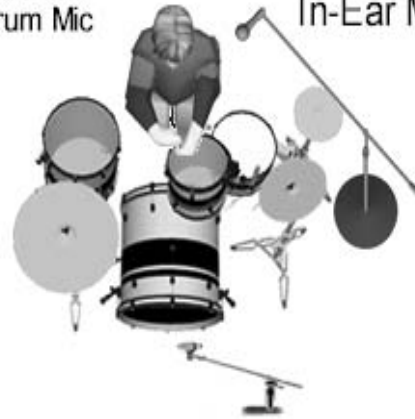

Tommy

Provides Own Mic

Spike

Provides Vocal and Kick Drum Mic

VOX & In-Ear Monitor

Balanced Out Bass

Tammy Tam Tam

Will Provide Wireless Mic In-Ear Monitor

Mic'd or Direct Guitar

Lead Guitar

Needs Floor Monitor VOX

Bagman

VOX Needs Floor Monitor

STAGE PLOT FOR **steel breeze**

MINIMUM 12 X 24 STAGE SIZE

FOR INFORMATION CONTACT TOM (775) 997-5247 OR TAMMY (775) 742-4524