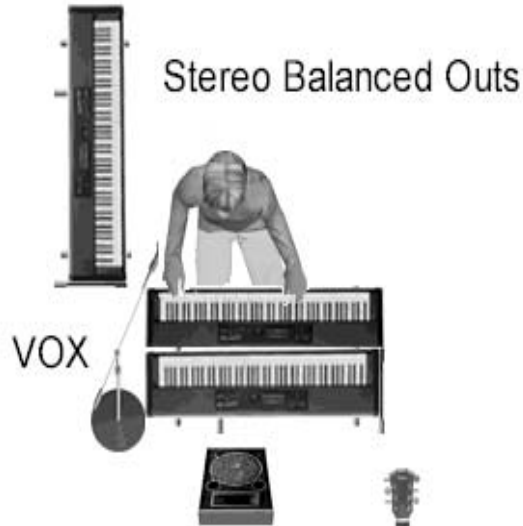

Tommy

Provides Own Mic

Spike

Provides Vocal and Kick Drum Mic

VOX & In-Ear Monitor

Balanced Out Bass

Mic'd or Direct Guitar

Lead Guitar  
Needs Floor Monitor  
VOX

Tammy Tam Tam

Will Provide  
Wireless Mic  
In-Ear Monitor

Bagman

VOX  
Needs Floor Monitor