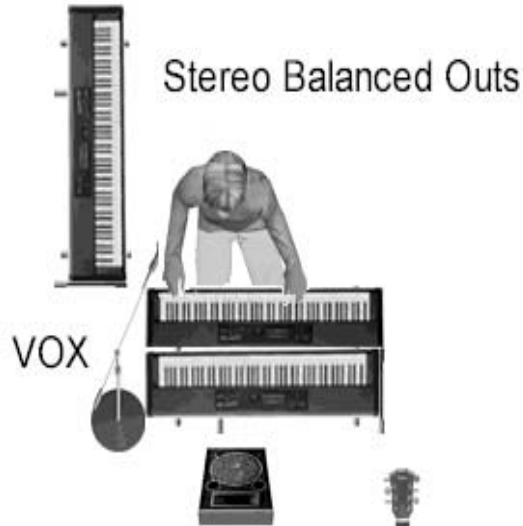

Tommy

Provides Own Mic

Spike

Provides Vocal and Kick Drum Mic

VOX & In-Ear Monitor

Balanced Out Bass

Tammy Tam Tam

Will Provide Wireless Mic In-Ear Monitor

Mic'd or Direct Guitar

Lead Guitar

Needs Floor Monitor VOX

Bagman

VOX Needs Floor Monitor

STAGE PLOT FOR **steel breeze**

MINIMUM 12 X 24 STAGE SIZE

FOR INFORMATION CONTACT TOM (775) 997-5247 OR TAMMY (775) 742-4524